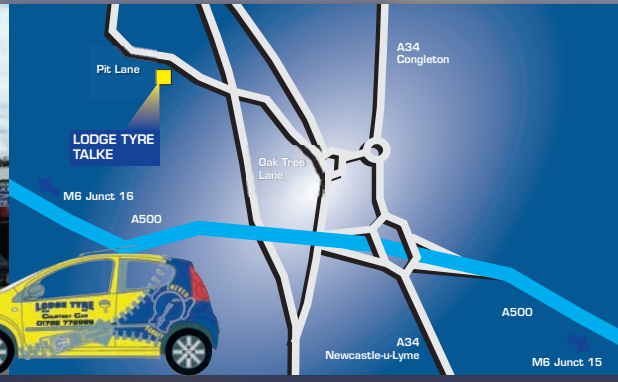

Lodge Tyre - Talke Jamage Industrial Estate, Pit lane, Talke, ST7 1XW.

Telephone: 01782 772999 Fax: 01782 775289 Email: talke@lodgetyre.com