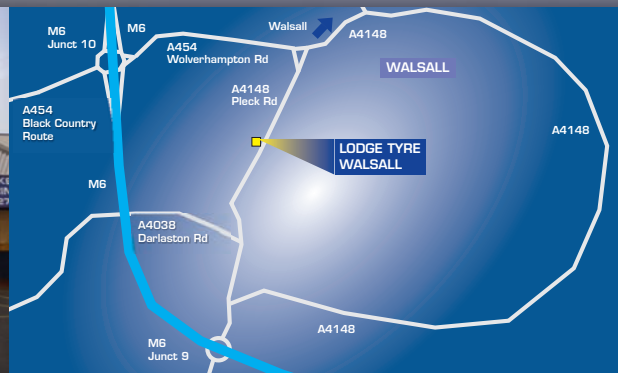

Lodge Tyre - Walsall Pleck Road, Walsall, West Midlands, WS2 9EU.

Telephone: 01922 627772 Fax: 01922 648861 Email: walsallcar@lodgetyre.com

www.lodgetyre.com

Lodge Tyre Co Ltd. Lodge House, Unit E, University Court, Staffordshire Technology Park, Stafford, ST18 0GE, United Kingdom
Telephone: 0121 359 2107 Sales: sales@lodgetyre.com Technical support: support@lodgetyre.com